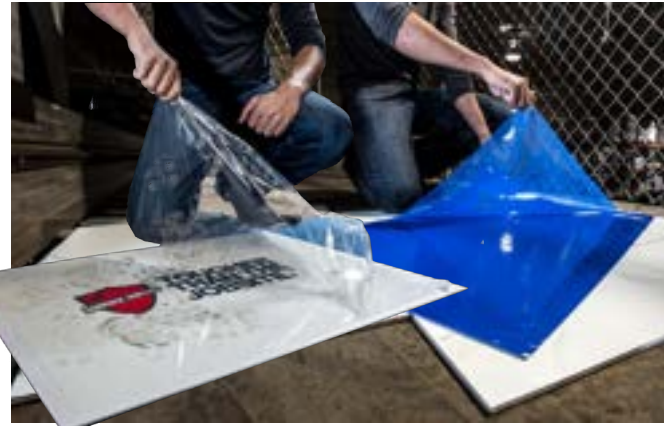

STEP N PEEL REUSABLE STICKY MATS 4PK

24" X 30" CLEAR (2101071) DGRC60
25.5" X 31.5" CLEAR (2106875) DG30W
24" X 30" CLEAR REFILL (2102993) DGRC
24" X 36" BLUE (296084) CM2436B4
36" X 45" BLUE (296011) CM3645B4
36" X 36" WHITE (296083) CM3636B4