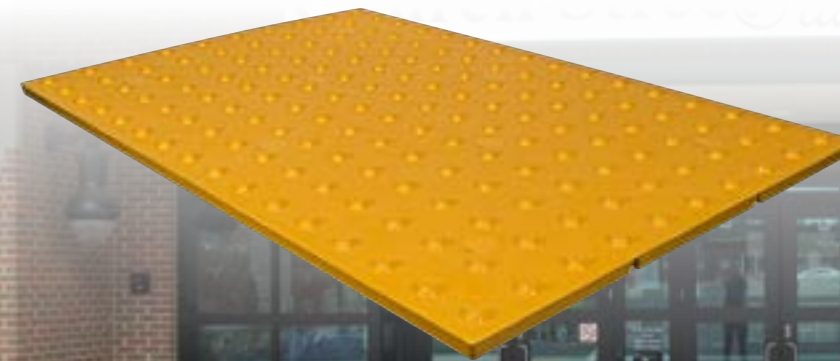

SIGN STAND WITH STEP-N-DROP LEGS
(631016) 22000

REFLECTIVE VINYL WORKING SIGN
48x48" (631020)
26048-EFO-HF-MWW

STOP/SLOW PADDLE SIGN WITH HANDLE
18" (631010) 18018-SS-EG
24" (631035) 18024-SS-EG

FLAGS & BARRICADES

50' YELLOW FLAG PENNANT
(624013) M1114991

18"X18" ORANGE HIGHWAY SAFETY FLAG W/ 24" HANDLE
(631111) 032293417CSP

Tactile Mats

TufTile

ADA SOLUTIONS

MULTIPLE COLORS AVAILABLE!

SURFACE SHIELDS & PROTECTORS

BUILDER BOARD TEMPORARY FLOOR PROTECTION